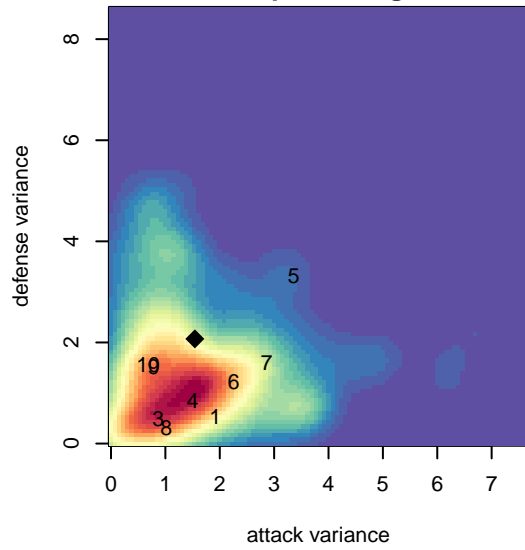

# Burlingame Gold B99

, CAN  
B99 total strength=1788  
attack=32.45 defense=29.04

alt names used:  
BURLINGAME BSC 1999B GOLD  
Burlingame BSC 1999B Gold

Venues played:  
2016 FWRL CAN CRL U18  
2016 Nomads Thanksgiving 1st Division U18

**attack and defense variance (black dot)  
relative to other teams  
and top 10 in region**

**attack and defense rating  
relative to others at age  
and all opponents in last 13 months**

**attack and defense rating  
relative to others at age  
and all opponents in last 13 months**

**Performance relative to 13 month average**

**Performance relative to 13 month average**

Distribution of opponents  
 Red = Lose zone, Blue = Win zone, Green = Even  
 Black line separates win/lose zones