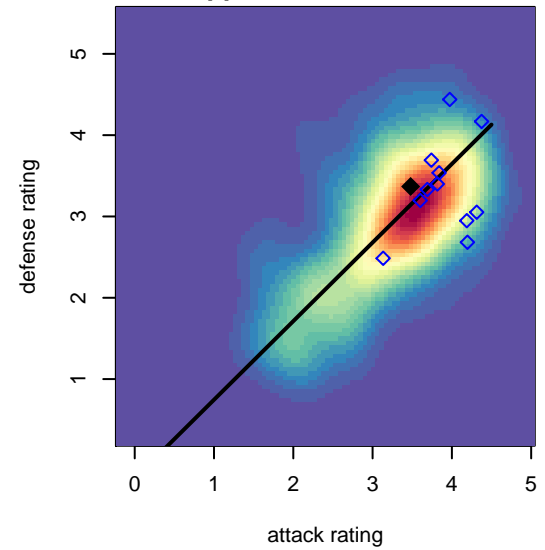

# Burlingame Gold B99

, CAN  
B99 total strength=1788  
attack=32.45 defense=29.04

alt names used:  
BURLINGAME BSC 1999B GOLD  
Burlingame BSC 1999B Gold

Venues played:  
2016 FWRL CAN CRL U18  
2016 Nomads Thanksgiving 1st Division U18

**attack and defense variance (black dot)  
relative to other teams  
and top 10 in region**

**attack and defense rating  
relative to others at age  
and all opponents in last 13 months**

**attack and defense rating  
relative to others at age  
and all opponents in last 13 months**

**Performance relative to 13 month average**

**Performance relative to 13 month average**

Distribution of opponents  
 Red = Lose zone, Blue = Win zone, Green = Even  
 Black line separates win/lose zones