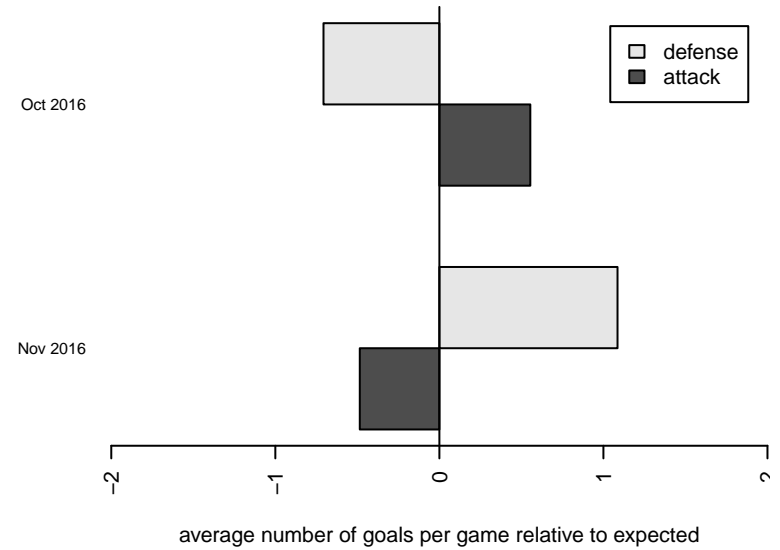

# Burlingame Gold B99

, CAN  
B99 total strength=1788  
attack=32.45 defense=29.04

alt names used:  
BURLINGAME BSC 1999B GOLD  
Burlingame BSC 1999B Gold

Venues played:  
2016 FWRL CAN CRL U18  
2016 Nomads Thanksgiving 1st Division U18

**attack and defense variance (black dot)  
relative to other teams  
and top 10 in region**

**attack and defense rating  
relative to others at age  
and all opponents in last 13 months**

**attack and defense rating  
relative to others at age  
and all opponents in last 13 months**

**Performance relative to 13 month average**

**Performance relative to 13 month average**

Distribution of opponents  
 Red = Lose zone, Blue = Win zone, Green = Even  
 Black line separates win/lose zones