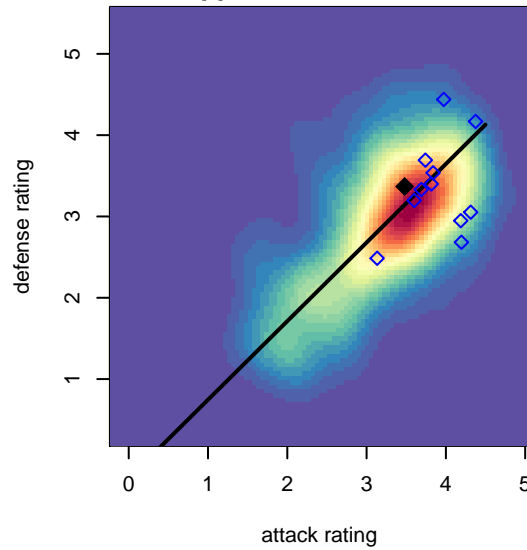

# Burlingame Gold B99

, CAN  
B99 total strength=1788  
attack=32.45 defense=29.04

alt names used:  
BURLINGAME BSC 1999B GOLD  
Burlingame BSC 1999B Gold

Venues played:  
2016 FWRL CAN CRL U18  
2016 Nomads Thanksgiving 1st Division U18

**attack and defense variance (black dot)  
relative to other teams  
and top 10 in region**

**attack and defense rating  
relative to others at age  
and all opponents in last 13 months**

**attack and defense rating  
relative to others at age  
and all opponents in last 13 months**

**Performance relative to 13 month average**

**Performance relative to 13 month average**

Distribution of opponents  
 Red = Lose zone, Blue = Win zone, Green = Even  
 Black line separates win/lose zones