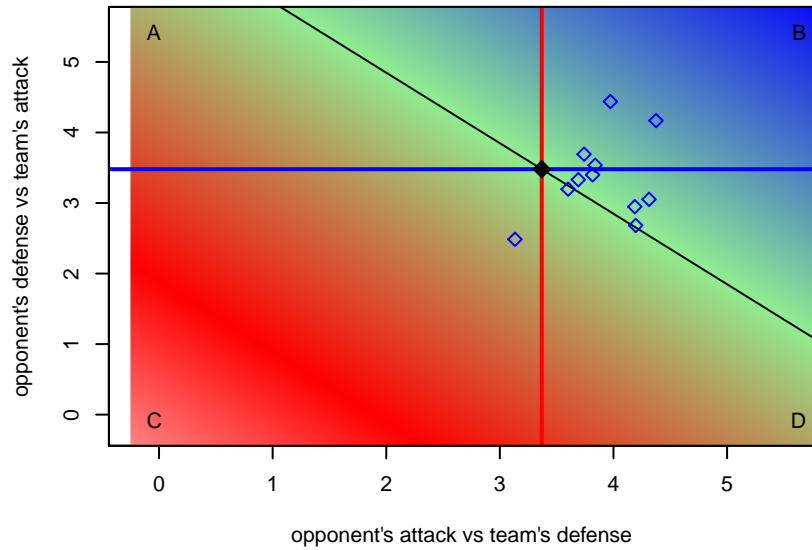

**attack and defense variance (black dot)  
relative to other teams  
and top 10 in region**

**attack and defense rating  
relative to others at age  
and all opponents in last 13 months**

**attack and defense rating  
relative to others at age  
and all opponents in last 13 months**

**Performance relative to 13 month average**

**Performance relative to 13 month average**

Distribution of opponents  
 Red = Lose zone, Blue = Win zone, Green = Even  
 Black line separates win/lose zones